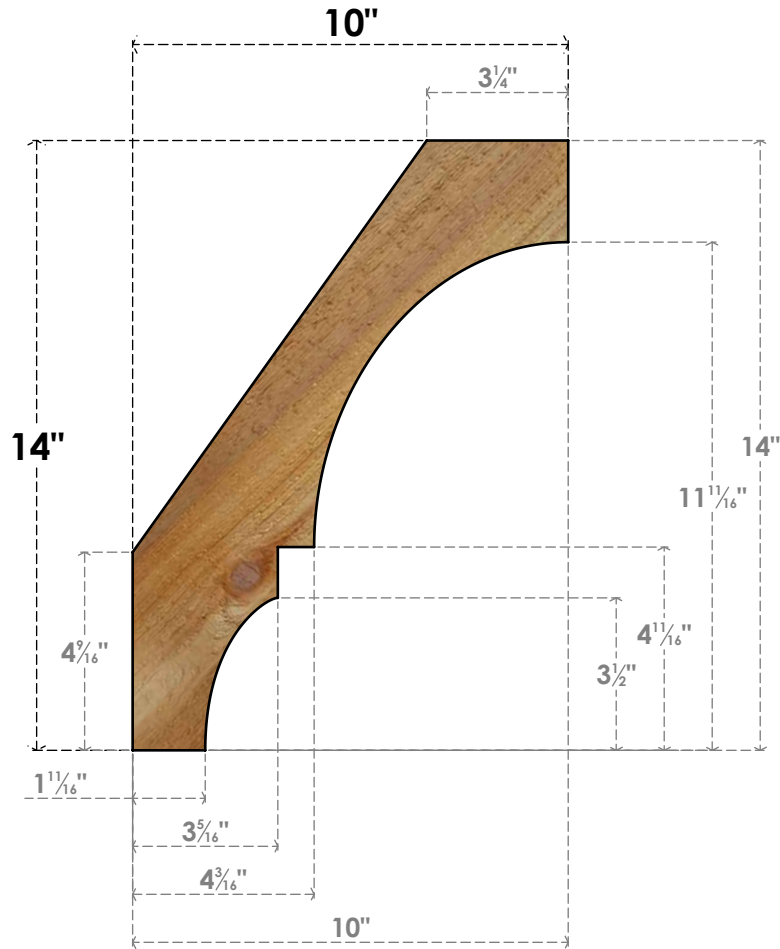

BRC04X10X14BOA00RWR

4"W X 10"D X 14"H BALBOA ROUGH SAWN BRACE, WESTERN RED CEDAR

SIDE

FRONT

EKENA MILLWORK
 2300 WEST MAIN ST.
 CLARKSVILLE, TX 75426
 TOLL FREE: 866-607-0453
 WWW.EKENAMILLWORK.COM

NOTES

1. INSTALLATION TO BE COMPLETED IN ACCORDANCE WITH MANUFACTURER'S SPECIFICATIONS.
2. DRAWING MAY NOT BE TO SCALE
3. THIS DRAWING IS INTENDED FOR DESIGN AND PLANNING PURPOSES ONLY.
4. ALL INFORMATION CONTAINED HEREIN WAS CURRENT AT THE TIME OF DEVELOPMENT BUT MUST BE REVIEWED AND APPROVED BY THE PRODUCT MANUFACTURER TO BE CONSIDERED ACCURATE.
5. PRODUCTS ARE NOT KILN DRIED. THIS ITEM IS UNIQUE AND WILL CONTAIN THE NATURAL VARIATIONS THAT THE WOOD SPECIES OFFERS. THIS MAY RESULT IN VARIATIONS UP TO 1/4"