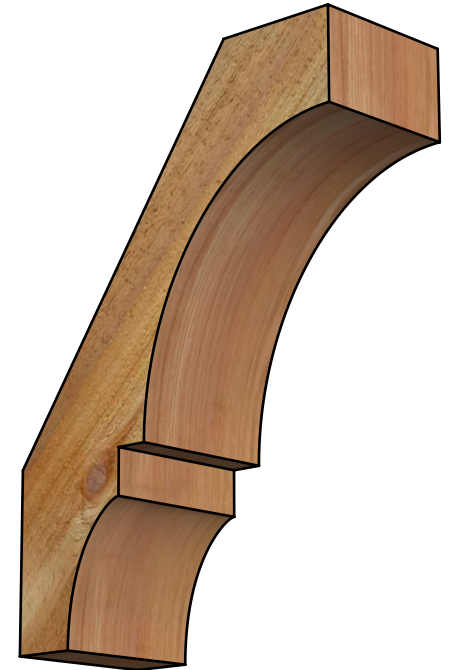

BRC04X10X14BOA00RWR

4"W X 10"D X 14"H BALBOA ROUGH SAWN BRACE, WESTERN RED CEDAR

SIDE

FRONT

EKENA MILLWORK
 2300 WEST MAIN ST.
 CLARKSVILLE, TX 75426
 TOLL FREE: 866-607-0453
 WWW.EKENAMILLWORK.COM

NOTES

1. INSTALLATION TO BE COMPLETED IN ACCORDANCE WITH MANUFACTURER'S SPECIFICATIONS.
2. DRAWING MAY NOT BE TO SCALE
3. THIS DRAWING IS INTENDED FOR DESIGN AND PLANNING PURPOSES ONLY.
4. ALL INFORMATION CONTAINED HEREIN WAS CURRENT AT THE TIME OF DEVELOPMENT BUT MUST BE REVIEWED AND APPROVED BY THE PRODUCT MANUFACTURER TO BE CONSIDERED ACCURATE.
5. PRODUCTS ARE NOT KILN DRIED. THIS ITEM IS UNIQUE AND WILL CONTAIN THE NATURAL VARIATIONS THAT THE WOOD SPECIES OFFERS. THIS MAY RESULT IN VARIATIONS UP TO 1/4"